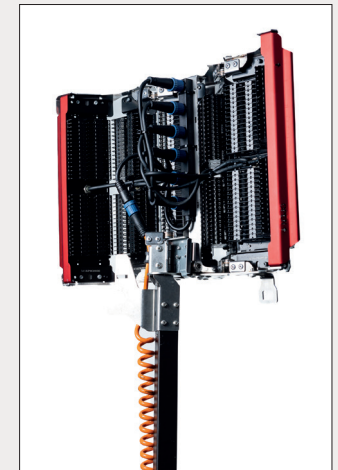

TECHNICAL SPECIFICATIONS

Technical Details	320x
Mast	Manual
Weight	33 kg
Lumen	45 000
Dimmable	Yes
Beam Angle	180°-360°
Illuminated area in m² at 5 lux	4 600 m²
IP	IP65
Watt	0-320 W
Voltage Range	100-240 V
Temperature	-30°C to 45°C
Standard Connector/Socket* (Other solutions available)	CEE 16A
DC Outlet/Inlet	No
Wind resistance	25 m/s
Serial connect / Daisy chain	Yes
LED panels	6
Lithium battery, built in	No
Solar panels	No
Wifi (iOS/Android)	No
Measurements (H x W x D)	
Collapsed unit	120 x 32 x 40 cm
Deployed unit	4,4 x 2,2 x 2,2 m
With packaging	127 x 39 x 47 cm
Weight packing material	6 kg

Warranty	
Warranty mechanical parts	3 years
Warranty electonical parts	1 year
Warranty LED	10 years (or 50 000 h)
Manufacturer article number	PDFA07
Country of Origin	Denmark
Product Name	Baselight 320x
Product Category	Light Tower